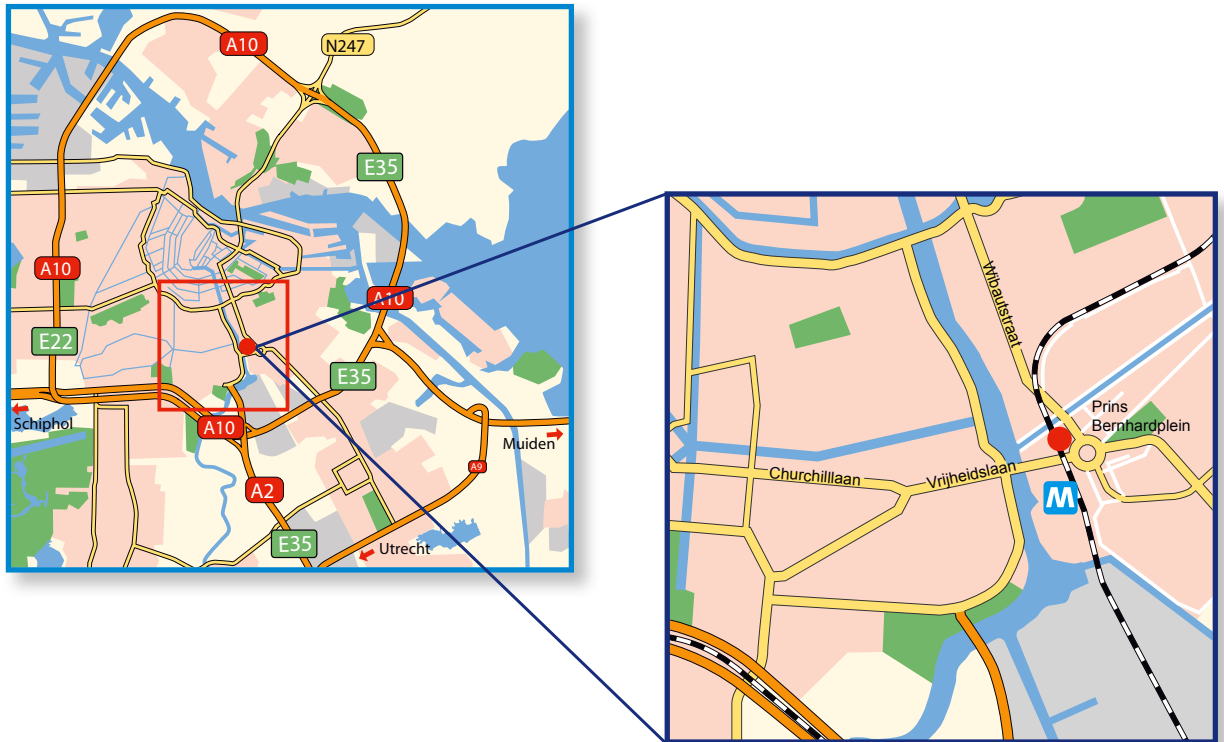

How to find us in Amsterdam

From Zaandam/Alkmaar: • Take the A8 towards Amsterdam. • At “Knooppunt Oostzaan” take the A10 towards the Zeeburgertunnel. • Follow the A10/Ringweg as far as exit S112 (Duivendrecht/Diemen-Zuid/Amsterdam Zuid-Oost). • Follow the directions given below at *

From Rotterdam/The Hague/Schiphol Airport: • Take the A4 towards Amsterdam. • At “Knooppunt De Nieuwe Meer” take the A10/Ringweg-Zuid towards Amersfoort. • Follow the A10/Ringweg as far as exit S112 (Duivendrecht/Diemen-Zuid/Amsterdam Zuid-Oost). • Follow the directions given below at *.

From Utrecht: • Take the A2 towards Amsterdam. • At “Knooppunt Amstel” take the A10/Ringweg-Zuid towards Amersfoort. • Follow the A10/Ringweg as far as exit S112 (Duivendrecht/Diemen-Zuid/Amsterdam Zuid-Oost). • Follow the directions given below at *.

From Amersfoort: • Take the A1 towards Amsterdam. • The A1 joins the A10. • Continue along the A10/Ringweg-Oost towards Den Haag. • Follow the A10/Ringweg as far as exit S112 (Duivendrecht/Centrum/Diemen-Zuid/Amsterdam Zuid-Oost). • Follow the directions given below at *.