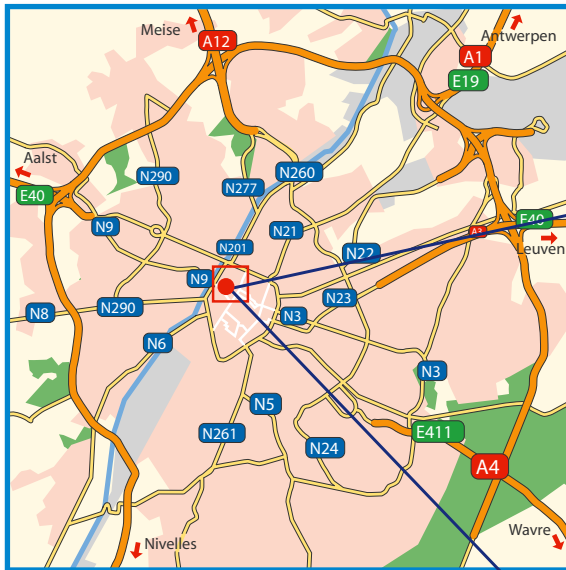

How to find us in Brussels

By car:

Paris / Lille / Ghent / Amsterdam / Antwerp:

• A10/E40 Ghent • Brussels • Koekelberg • Centre • Tunnel • Exit Rogier/Botanique/Centre.

Cologne / Liège / Zaventem Airport / Namur:

• A3/E40 Liège • Brussels • Exit Brussels • Follow Brussels Centre • Take tunnel • Brussels Centre • Follow Brouckère.

Parking: public car park in "Brouckère parking" under the Partena/Brouckère building.

By public transport:

• Train: • Get off at Bruxelles Central station • Take main exit • Walk along Boulevard de l'Impératrice to the Saint-Michel cathedral (3-minutes walk) • Turn left into rue d'Arenberg and carry on along rue de l'Ecuyer, cross the Place de la Monnaie and walk straight ahead until you reach De Brouckère metro station. • You will see the Partena/Brouckère building in front of you.