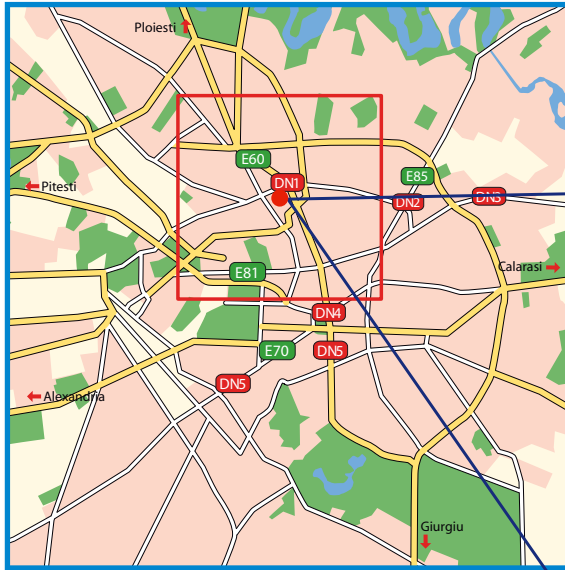

How to find us in Bucharest

From the north:

- Take the E60 until you reach the city centre.
- When you reach the Piata Romana roundabout, take the second exit.
- At the next crossroads, turn right. After 500 metres you will see our building, displaying the REDEVCO logo, on your left.

From the south:

- Take the E70 until you reach the city centre.
- When you reach Piata Universitatii, take the second exit.
- You will then reach the Piata Romana roundabout, where you take the fifth exit. After 500 metres you will see our building, displaying the REDEVCO logo, on your left.