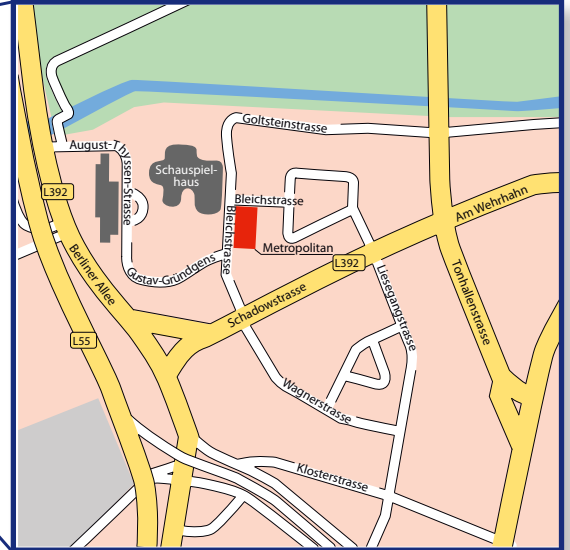

How to find us in Düsseldorf

From the north: • A 3/ A 52 Breitscheider Kreuz • A 52 towards Düsseldorf until you reach Kreuz Düsseldorf Nord • A 44 towards Düsseldorf Airport exit Düsseldorf-Stockum • On the top of the bridge turn left towards Düsseldorf Innenstadt • Follow the city highway until the first set of traffic lights • At these traffic lights turn left, continuing towards the Innenstadt • When you see the Thyssen Skyscraper on the left, take the exit to "Schauspielhaus" and follow the U-turn under the flyover. • Follow the signs to the Schauspielhaus-Parkhaus and park your car there. • Having left the Parkhaus you can find us in the white METROPOLITAN building on the other side of the Gustav-Gründgens square next to the theater. • If you let us know in advance you may also use the REDEVCO guest car park underneath the METROPOLITAN building

From the south: • A3/ A46 Hildener Kreuz • A 46 towards Düsseldorf, Neuss • Exit Düsseldorf Zentrum/Universität • Follow this street for approximately 6 kilometres until you see the Thyssen Skyscraper on the right. Then turn right immediately after the building • Follow the signs to the Schauspielhaus Parkhaus and park your car there. • Having left the Parkhaus you can find us in the white METROPOLITAN building on the other side of the Gustav-Gründgens square next to the theater. • If you let us know in advance you may also use the REDEVCO guest car park underneath the METROPOLITAN building.