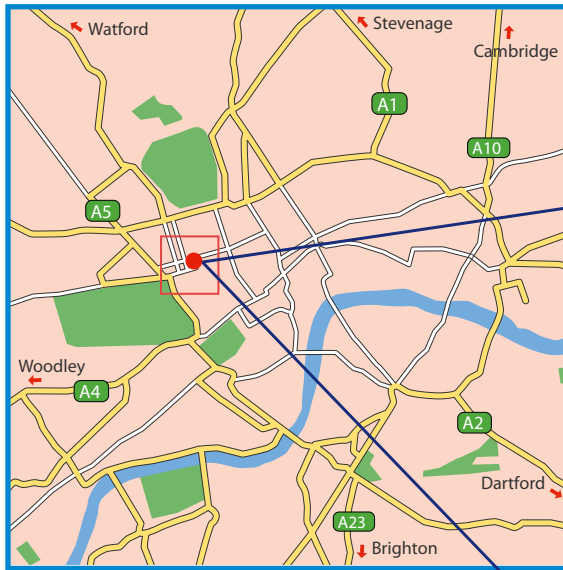

How to find us in London

We are situated close to Bond Street tube station, just off Oxford Street, approximately 100 metres east of Selfridges.

Leaving Bond Street tube station by the main Oxford Street exit (through the West One Shopping Centre), cross to the north side of Oxford Street. To your left is a large Gap store, on the corner of James Street and Oxford Street. Redevo UK is located within this building. To reach the entrance of 1 James Street, walk by the side of the Gap store along James Street, and you will see the entrance to our offices on the left, opposite St Christopher's Place. The Redevo UK office is on the fourth floor.