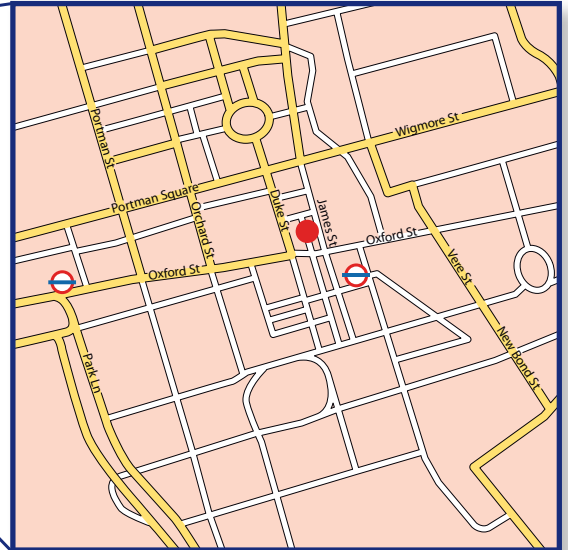

How to find us in London

We are situated close to Bond Street tube station, just off Oxford Street, approximately 100 metres east of Selfridges.

Leaving Bond Street tube station by the main Oxford Street exit (through the West One Shopping Centre), cross to the north side of Oxford Street. To your left is a large Gap store, on the corner of James Street and Oxford Street. Redevo UK is located within this building. To reach the entrance of 1 James Street, walk by the side of the Gap store along James Street, and you will see the entrance to our offices on the left, opposite St Christopher's Place. The Redevo UK office is on the fourth floor.