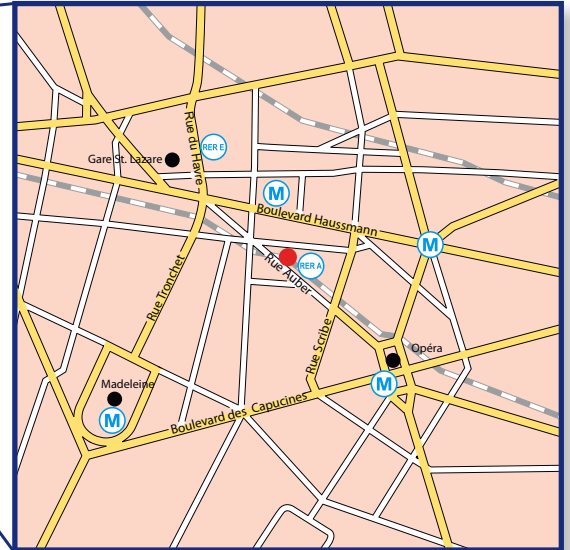

How to find us in Paris

By train from Amsterdam/Brussels: • Get off at Paris Gare du Nord • Take the RER E (regional express train) from Magenta station to Haussmann - Saint-Lazare • Get off at Haussmann - Saint-Lazare and take the rue du Havre exit • Walk down rue du Havre on your right until you reach Le Printemps department store * At the junction with boulevard Haussmann, turn left and cross the road after 150 metres when you are opposite the C&A store • Walk round the right of the C&A store via rue de Caumartin and then turn left into rue Auber • The entrance to our offices is immediately after the street corner, at number 14, to the left of the entrance to the C&A store in rue Auber.

By bus from Charles de Gaulle airport: • Take the airport bus (Roissy bus) from terminal 1, 2 or 3 • Buses leave for Opéra every 15 minutes • Get off at Opéra; at the junction of rue Scribe and rue Auber, turn right into rue Auber • Walk towards the C&A store, which will take 2 minutes • The entrance to our offices is on the left of the C&A store at the junction with rue de Caumartin • Allow 45 to 60 minutes for the journey by bus.

By RER (regional express train) from Charles de Gaulle airport (RER): • Take the RER B towards Saint-Rémy-Lès-Chevreuse • Change at Châtelet / Les Halles • Take the RER A towards Cergy-Le-Haut, Poissy or Saint-Germain-en-Laye • Get off at Auber • Leave by the rue Auber exit • Turn right and walk towards the C&A store, which will take a minute • The entrance to our offices is on the left of the C&A store at the junction with rue de Caumartin • Allow 40 to 50 minutes for the journey by RER.

In Paris:

• **By RER:** • RER A, get off at Auber • RER E, get off at Haussmann - Saint-Lazare;
• **By Metro:** • line 3 or 9, get off at Havre Caumartin • line 3, 12, 13 or 14, get off at Haussmann - Saint-Lazare • line 7 or 9, get off at Chaussée d'Antin • line 3, 7 or 8, get off at Opéra • line 8, 12 or 14, get off at Madeleine.