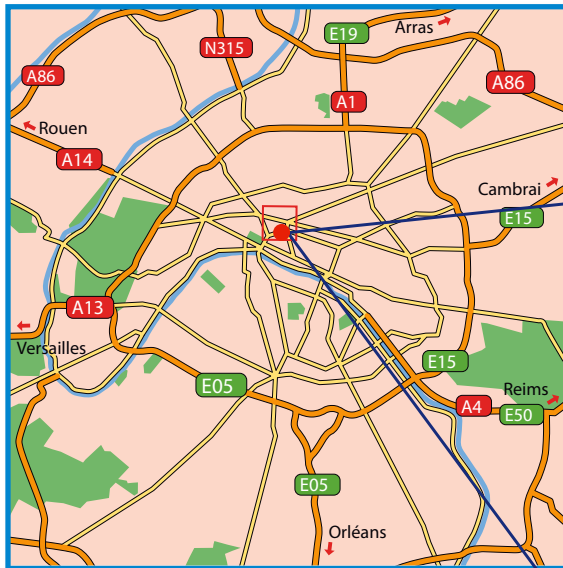

How to find us in Paris

By train from Amsterdam/Brussels: • Get off at Paris Gare du Nord • Take the RER E (regional express train) from Magenta station to Haussmann - Saint-Lazare • Get off at Haussmann - Saint-Lazare and take the rue du Havre exit • Walk down rue du Havre on your right until you reach Le Printemps department store * At the junction with boulevard Haussmann, turn left and cross the road after 150 metres when you are opposite the C&A store • Walk round the right of the C&A store via rue de Caumartin and then turn left into rue Auber • The entrance to our offices is immediately after the street corner, at number 14, to the left of the entrance to the C&A store in rue Auber.

By bus from Charles de Gaulle airport: • Take the airport bus (Roissy bus) from terminal 1, 2 or 3 • Buses leave for Opéra every 15 minutes • Get off at Opéra; at the junction of rue Scribe and rue Auber, turn right into rue Auber • Walk towards the C&A store, which will take 2 minutes • The entrance to our offices is on the left of the C&A store at the junction with rue de Caumartin • Allow 45 to 60 minutes for the journey by bus.

By RER (regional express train) from Charles de Gaulle airport (RER): • Take the RER B towards Saint-Rémy-Lès-Chevreuse • Change at Châtelet / Les Halles • Take the RER A towards Cergy-Le-Haut, Poissy or Saint-Germain-en-Laye • Get off at Auber • Leave by the rue Auber exit • Turn right and walk towards the C&A store, which will take a minute • The entrance to our offices is on the left of the C&A store at the junction with rue de Caumartin • Allow 40 to 50 minutes for the journey by RER.

In Paris:

• **By RER:** • RER A, get off at Auber • RER E, get off at Haussmann - Saint-Lazare;
• **By Metro:** • line 3 or 9, get off at Havre Caumartin • line 3, 12, 13 or 14, get off at Haussmann - Saint-Lazare • line 7 or 9, get off at Chaussée d'Antin • line 3, 7 or 8, get off at Opéra • line 8, 12 or 14, get off at Madeleine.