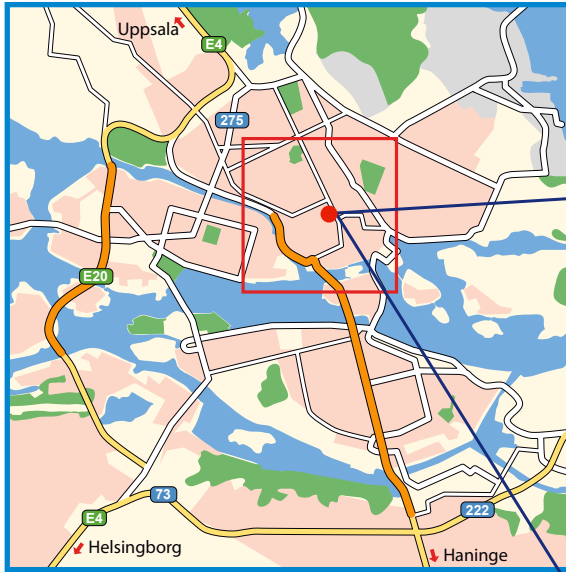

# How to find us in Stockholm

## From Arlanda Airport by train:

- take the Arlanda Express to Stockholm C (Cityterminalen).
- This takes 20 minutes and costs 20 euros.

## From Stockholm C (Cityterminalen):

- exit the station onto Vasagatan and turn left.
- Turn right onto Kungsgatan.
- Turn right onto Sveavägen and go to Sveavägen 9-11.
- On the left there are elevators.
- Take the elevator to the 6th floor.