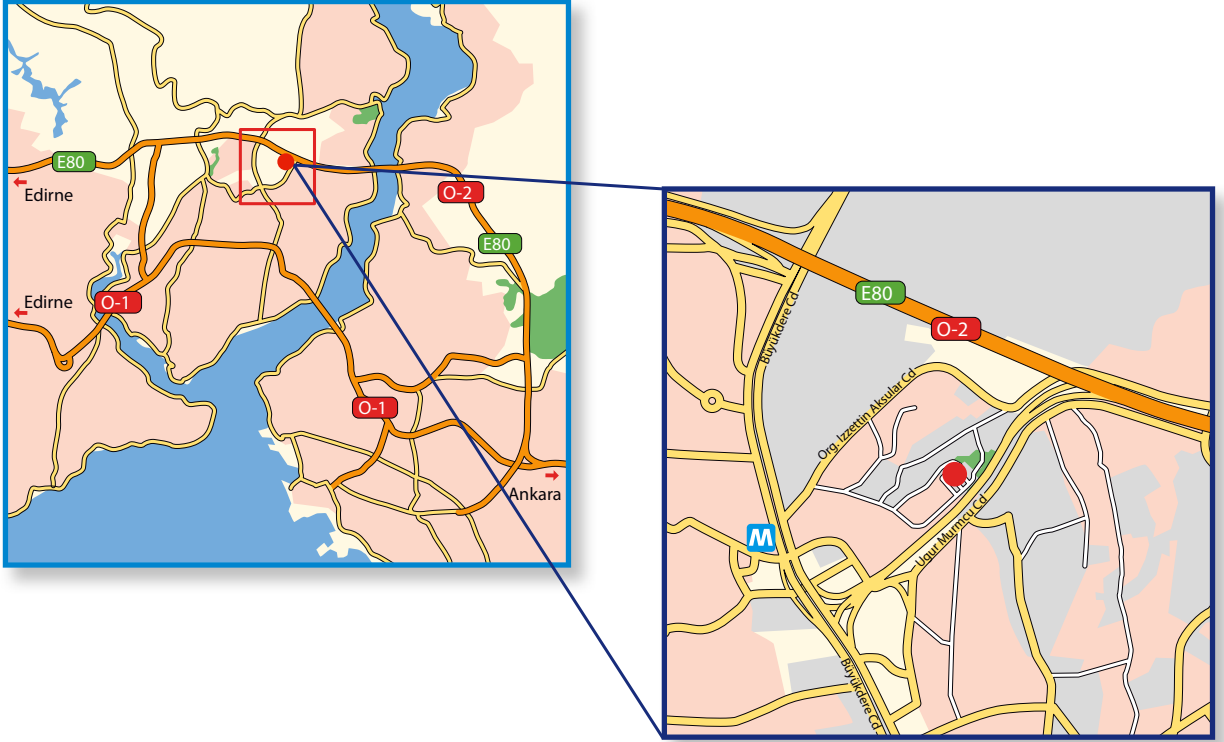

How to find us in Istanbul

From Istanbul Ataturk Airport:

- Take the roundabout and turn left.
- Follow the road for about 10 kilometres and then turn on to the E80 TEM motorway towards Ankara.
- After approximately 25 kilometres take the Levent exit.
- Follow the road.
- At the end of this road turn right into Büyükdere Caddesi.
- After 500 metres you will see the Metrocity car park on your right.
- The first parking space is for registered cars, so please use the second parking space, which is reserved for visitors.