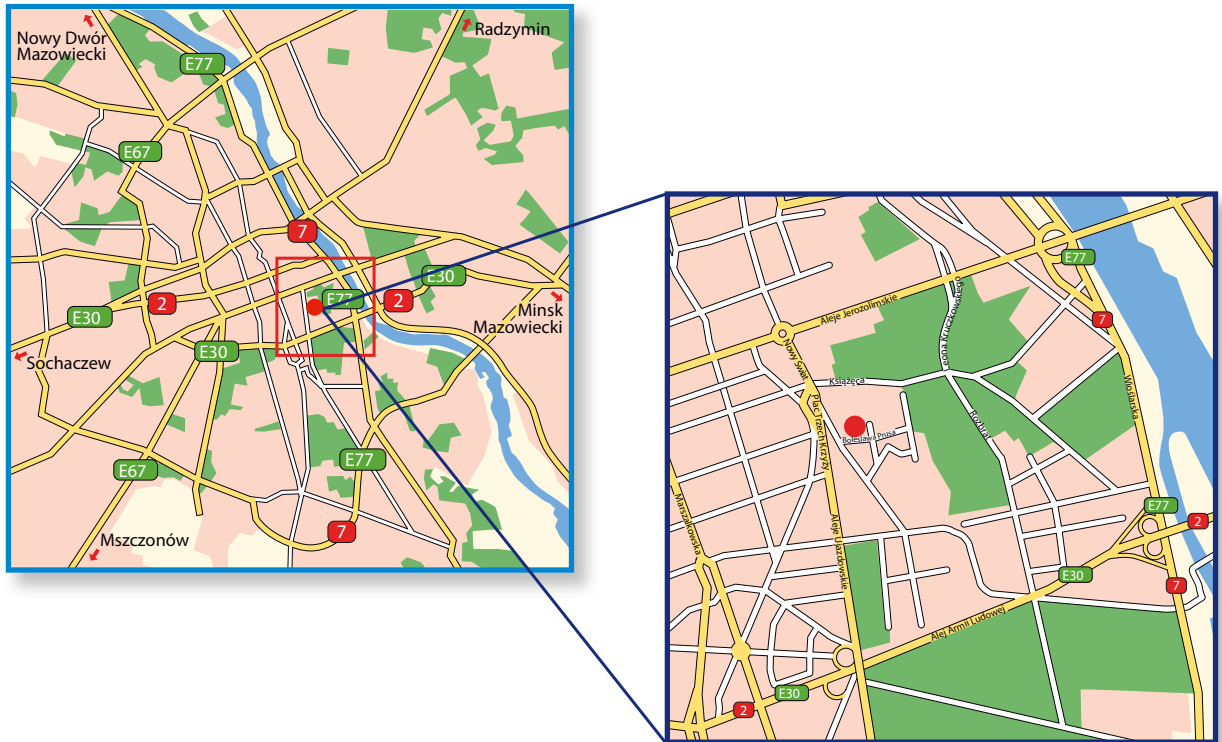

# How to find us in Warsaw

**By car from Okęcie Warsaw Airport / Central Railway Station :**

- From the airport car park, turn left onto the main road “Zwirki i Wigury”. Continue along this road, following the signs for “Centrum” (city centre). Carry on past a number of parks on the right until you reach a major intersection with traffic lights. The road intersecting “Zwirki i Wigury” here is “Wawelska”. Drive straight on, across “Wawelska”.
- Continue in the right-hand lane until you come to a roundabout (Rondo Zawiszy) with a major set of traffic lights and tram lines. To the left is the Sobieski Hotel. Turn right onto “Aleje Jerozolimskie”.
- Once on “Aleje Jerozolimskie”, continue straight on. On the right you will pass the Marriott Hotel, on the left Warszawa Centralna (Central Railway Station), The Palace of Culture and Science (a huge Stalinesque construction and Warsaw’s tallest building) and then a number of shops and other buildings. You will eventually reach a roundabout with a large palm tree in the middle. At that roundabout turn right into “Nowy Swiat”.
- Having turned right you will see a cream-coloured church with a green roof ahead to the right. This is Kościół św. Aleksandra (St. Alexander’s Church), on “Plac Trzech Krzyży” (Trzech Krzyży Square). Keep to the right of the church. Just past the church, at the next set of traffic lights, turn left. Straight ahead, you will see a light green and grey building – the Sheraton Hotel. The entrance to the Redevco office is to the left. Use the intercom to announce your arrival.

**By car from all other directions:**

- Follow the signs for “Centrum” (city centre). Arriving in the city centre, you will see a number of landmarks: the Marriott Hotel, The Palace of Culture and Science, and the Central Railway Station, all located along “Aleje Jerozolimskie”, one of Warsaw’s main streets. Follow the directions given above from “Aleje Jerozolimskie” to Redevco’s office.