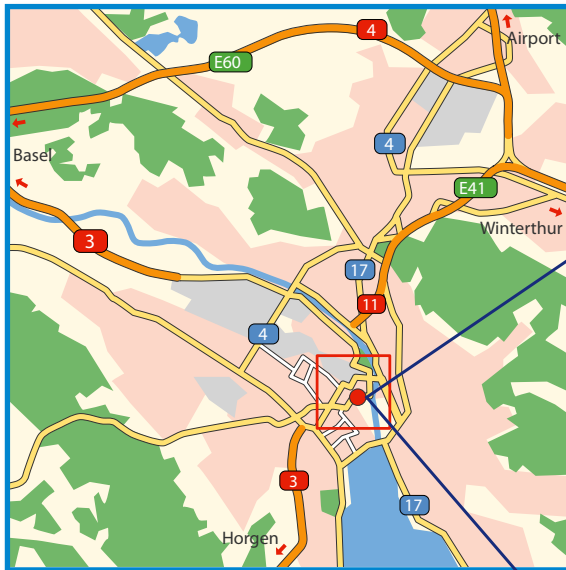

How to find us in Zurich

By train: • Take the train to Zurich Hauptbahnhof (main station). • Our office is just a 5-minute walk from this station. • Bahnhofstrasse starts opposite the train station. • Walk along Bahnhofstrasse for 500 m.; you will find number 73 on your right (on the corner of Bahnhofstrasse/Uraniastrasse)..

From the airport: • Take the train to Zurich Hauptbahnhof (main station). • Our office is just a 5-minute walk from this station. • Follow the directions given above.

By car: • From all directions follow Zurich city centre. • You can park your car in the Parking Urania or Parking Jelmoli car park.