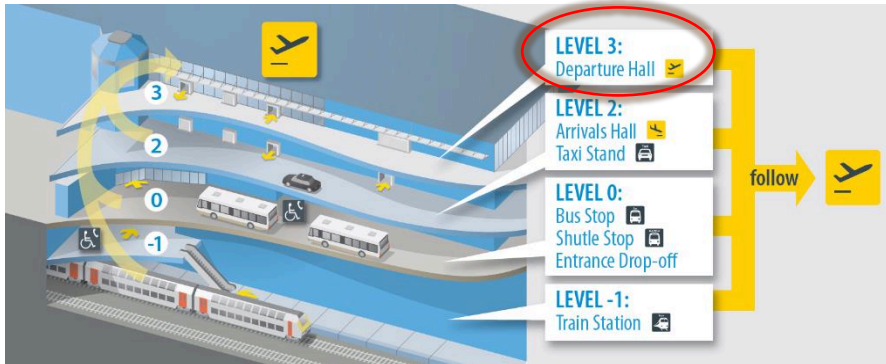

## **By train: Brussels Airport – Zaventem station**

- Exit the ticket gates at the Brussels Airport train station and follow the signs ‘Airport’
- Take the escalators or elevator to level “Departures” (Level 3)

- At “Departures” follow the signs “Exit”
- Exit the terminal and turn left
- Continue on the walking path to the Redevco offices, the last building on your lefthand side
- Our offices are on the 6<sup>th</sup> floor